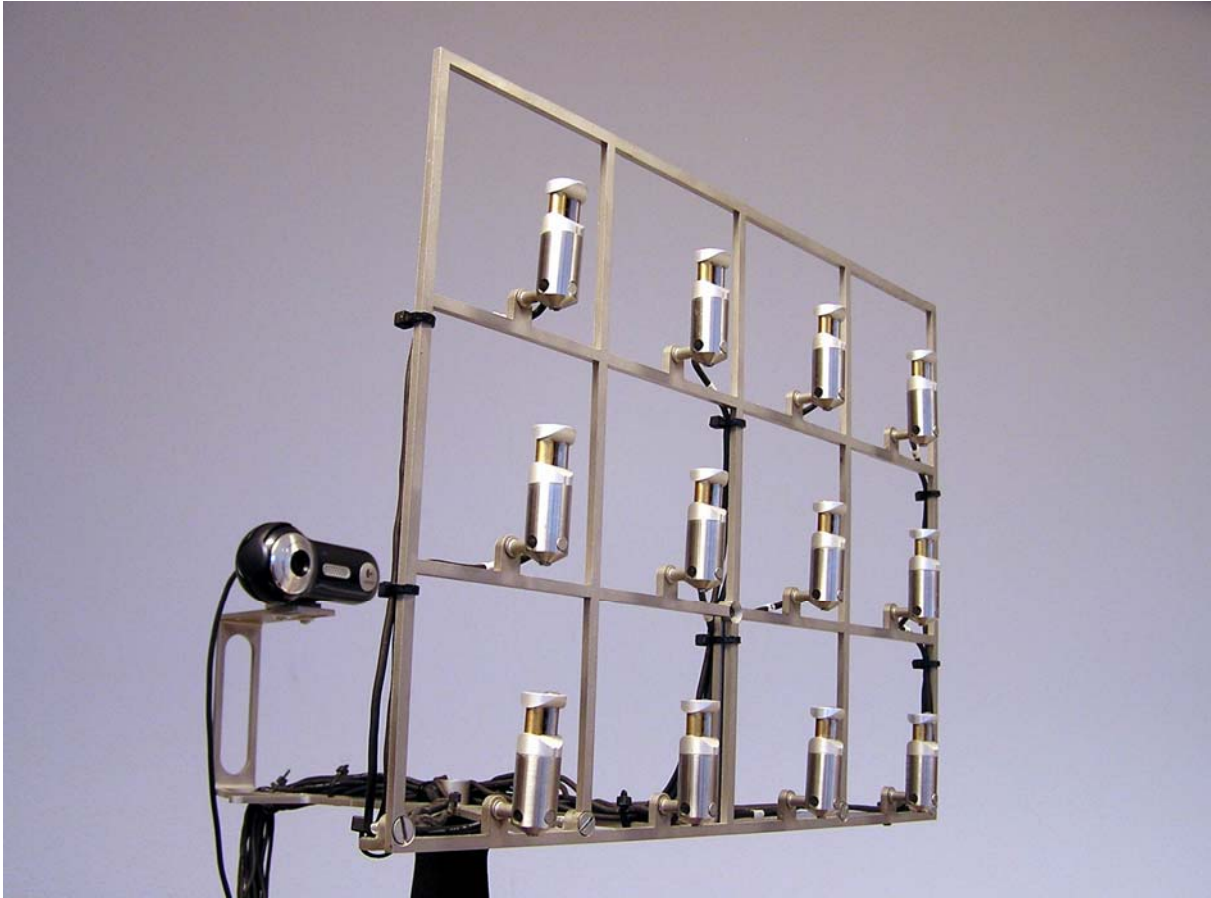

## Datasheet Array of 12 PU mini probes

### **Description**

The array of 12 PU mini probes is an example of how 12 PU mini probes can be arranged. Any configuration can be made on request. This particular configuration is used for the hand held camera. A webcam is used for capturing video images (shown at the back)

### **Specifications**

Weight:	0.9 kg.
Length:	375 mm
Width:	305 mm
Height:	230 mm